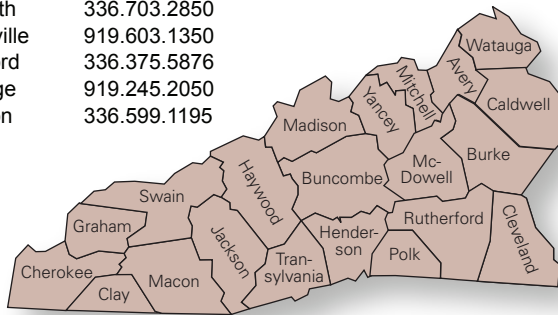

North Carolina Cooperative Extension Service Districts

NORTH CENTRAL Jim Cowden 828.687.0570

County	Phone	County	Phone
Alamance	336.570.6740	Randolph	336.318.6000
Alleghany	336.372.5597	Rockingham	336.342.8230
Ashe	336.846.5850	Stokes	336.593.8179
Caswell	336.694.4158	Surry	336.401.8025
Chatham	919.542.8202	Vance	252.438.8188
Davidson	336.242-2080	Wilkes	336.651.7331
Davie	336.753.6100	Yadkin	336.679.2061
Durham	919.560.0525		
Forsyth	336.703.2850		
Granville	919.603.1350		
Guilford	336.375.5876		
Orange	919.245.2050		
Person	336.599.1195