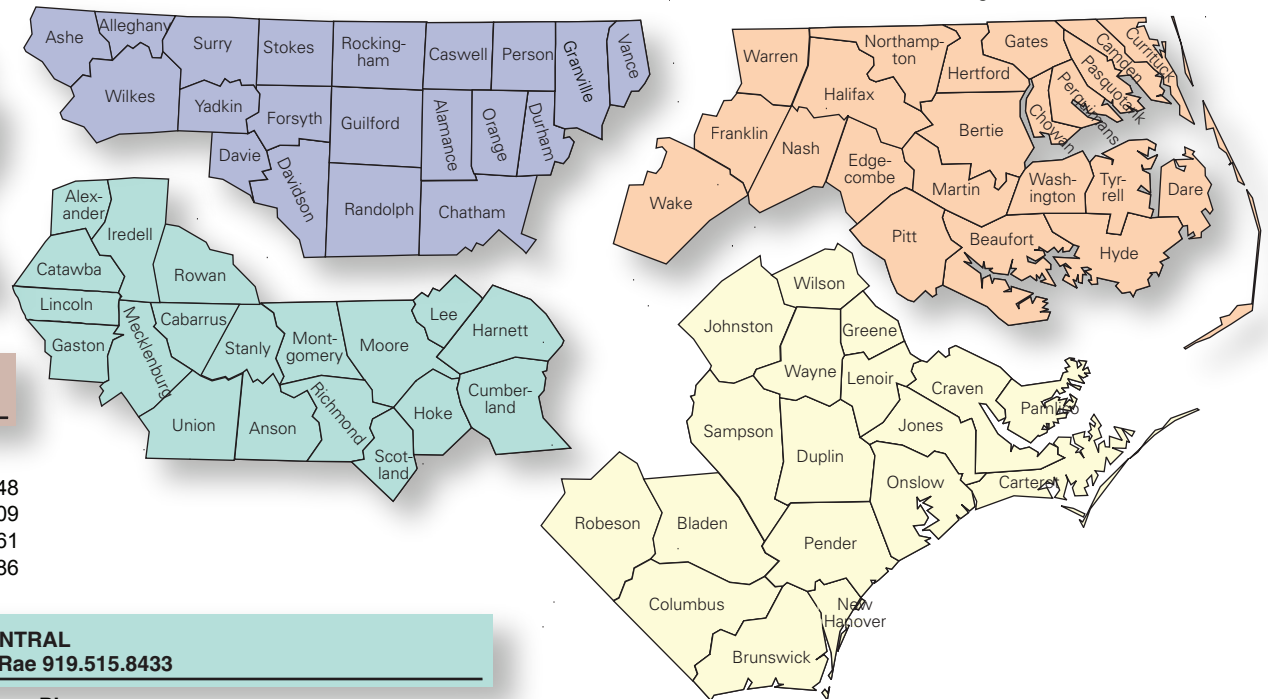

NORTHEAST Travis Burke 919.515.8436

County	Phone	County	Phone	County	Phone
Beaufort	252.946.0111	Franklin	919.496.3344	Northampton	252.534.2831
Bertie	252.794.5317	Gates	252.357.1400	Pasquotank	252.338.3954
Camden	252.331.7630	Halifax	252.583.5161	Perquimans	252.426.5428
Chowan	252.482.6585	Hertford	252.358.7822	Pitt	252.902.1700
Currituck	252.232.2261	Hyde	252.926.4486	Tyrrell	252.796.1581
Dare	252.473.4290	Martin	252.789.4370	Wake	919.250.1100
Edgecombe	252.641.7815	Nash	252.459.9810	Warren	252.257.3640
				Washington	252.793.2163